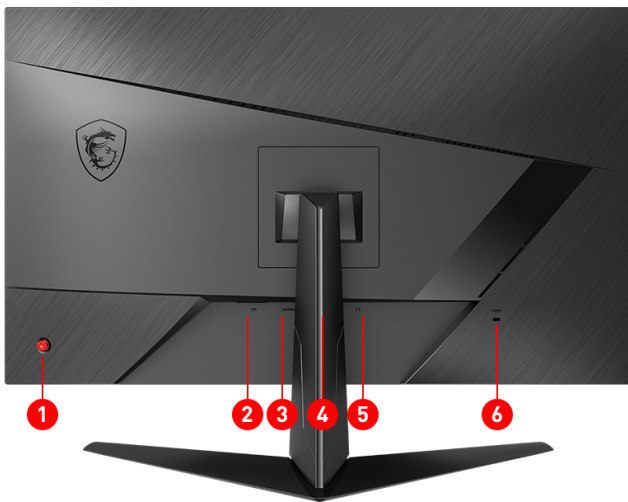

Picture and logos: Pictures Monitor

1. 5-way joystick navigator
2. DC Jack
3. 2x HDMI (1.4)
4. 1x Display Port (1.2a)
5. 1x Earphone out
6. Kensington lock

MONITOR
Optix G272
OPTIX G272

Specification

SKU Number	0
Local Dimming	NA
Screen Size	27" (69 cm)
Active Display Area (mm)	597.888(H)x336.312(V)
Curvature	Flat
Panel Type	IPS
Resolution	1920x1080 (FHD)
Pixel pitch	0.3114(H)x0.3114(V)
Aspect Ratio	16:9
Dynamic Refresh Rate technology	FreeSync Premium
Activated Range	48Hz-144Hz
HDR (High dynamic range)	NA
SDR Brightness (nits)	250
Contrast Ratio	1000:1
DCR (Dynamic Contrast Ratio)	100000000:1
Signal Frequency	54~82 KHz(H) / 47~145 Hz(V)
Refresh Rate	144HZ
Response Time (MPRT)	1ms(MPRT)
Response Time (GTG)	4ms
Response Time (Tr + Tf)	NA
View Angles	178°(H)/178°(V)
NTSC (CIE1976 area percentageoverlap)	104.9%/83.7%
NTSC (CIE1931 area percentageoverlap)	84.2%/77.1%
sRGB (CIE1976 area percentageoverlap)	120.3%/99.4%
sRGB (CIE1931 area percentageoverlap)	118.9%/99.9%
Adobe RGB (CIE1976 area percentageoverlap)	103.1%/89.3%
Adobe RGB (CIE1931 area percentageoverlap)	88.1%/82.3%
DCI-P3 (CIE1976 area percentageoverlap)	95.8%/92.4%
DCI-P3 (CIE1931 area percentageoverlap)	87.7%/86.7%
Rec.709 (CIE1976 area percentageoverlap)	120.3%/99.4%
Rec.709 (CIE1931 area percentageoverlap)	118.9%/99.9%
Surface Treatment	Anti-glare
Display Colors	16.7M
Color bit	8 bits
Note_DP	1920 x 1080 (up to 144Hz)
Note_HDMI	1920 x 1080 (up to 144Hz)
Note_DVI	N/A
HDMI	2
HDMI version	1.4
HDMI HDCP version	NA
DisplayPort	1
DisplayPort version	1.2a
DisplayPort HDCP version	NA
Thunderbolt version	NA
Thunderbolt HDCP version	NA
USB Type C (DisplayPort Alternate)	NA
DVI	NA
D-Sub	NA
Mic-in	NA
Mic-in upstream	N/A
Headphone-out	1
Audio Combo	NA
USB 2.0 Type B	NA
USB 3.2 Gen 1 Type B	NA
Lock type	Kensington Lock
Power Type	External Adaptor 20V 2.25A
Power Input	100~240V, 50/60Hz
Adapter's KC safety Number	SU10469-15001
Power Cord Type	C5
QC Output	NA
QC Output Power	NA
PD Output	NA
PD Output Power	NA