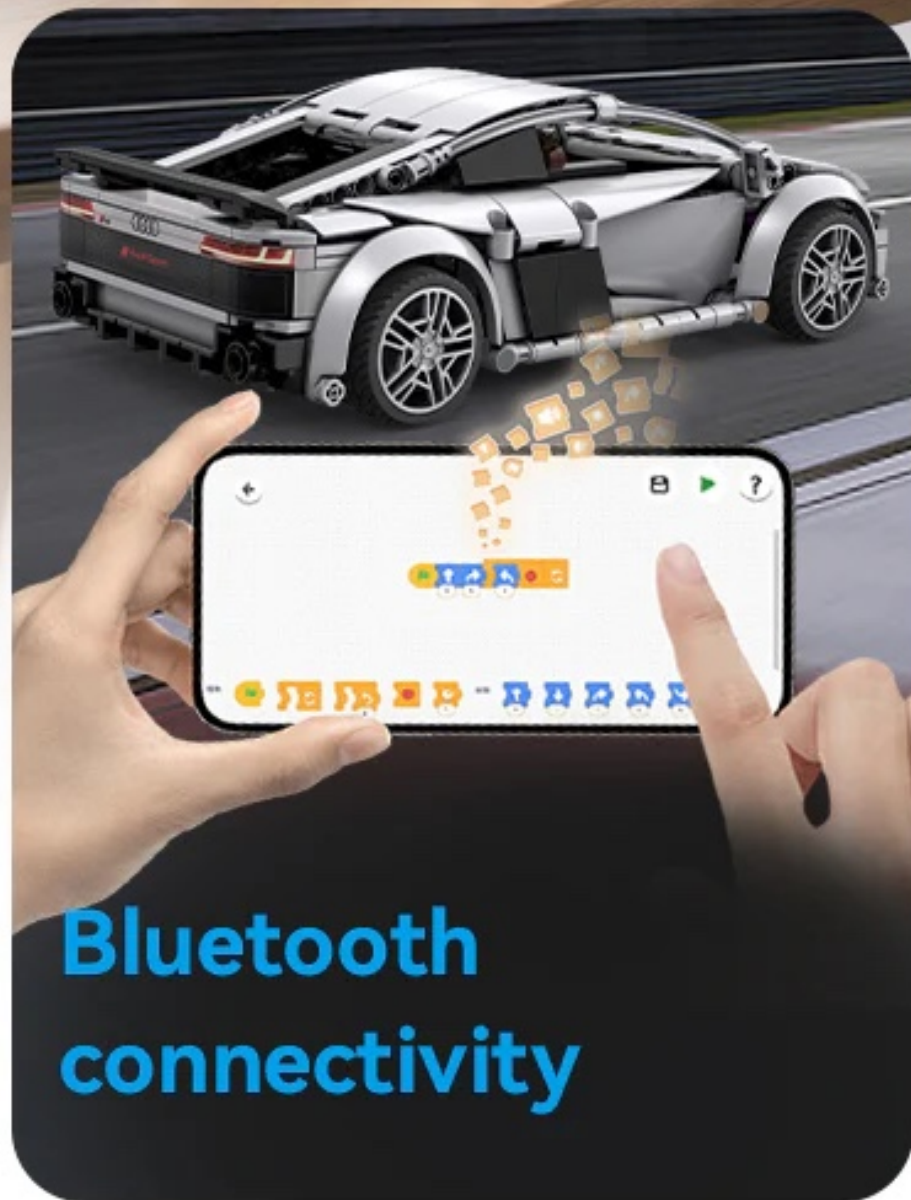

# Audi R8 Coupé

Officially licensed

Click CaDA Smart or scan QR code to download App and connect to Bluetooth.

Officially licensed

Scale 1:14

Phone App

Education