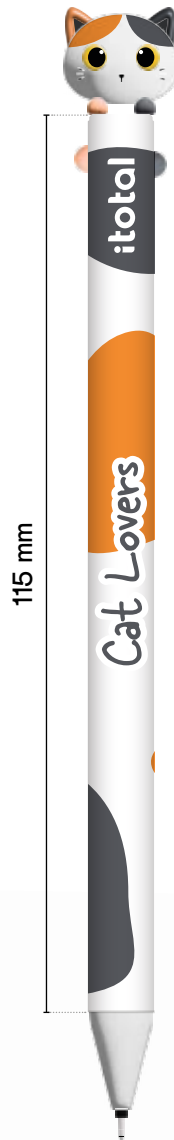

Climby

ERASABLE PENS

THE NEXT EVOLUTION OF THE ERASABLE PEN!

We moved the character.

CLIMBY, the **erasable pen** with personality.

A collectible erasable pen where **the character stays with you** while writing

Our character pens have always been loved for their playful design.

Now we take the idea **one step further.**

We moved the character from the cap to the top of the pen, so it stays visible even while writing.

Discover the collection, discover all the universes, collect them all.

CHARACTER ALWAYS VISIBLE:
the puppet stays on the pen even while writing

PUPPET-ERASER:
the character also works as eraser

COLLECTIBLE BODY GRAPHICS:
each pen features unique graphics to be collect