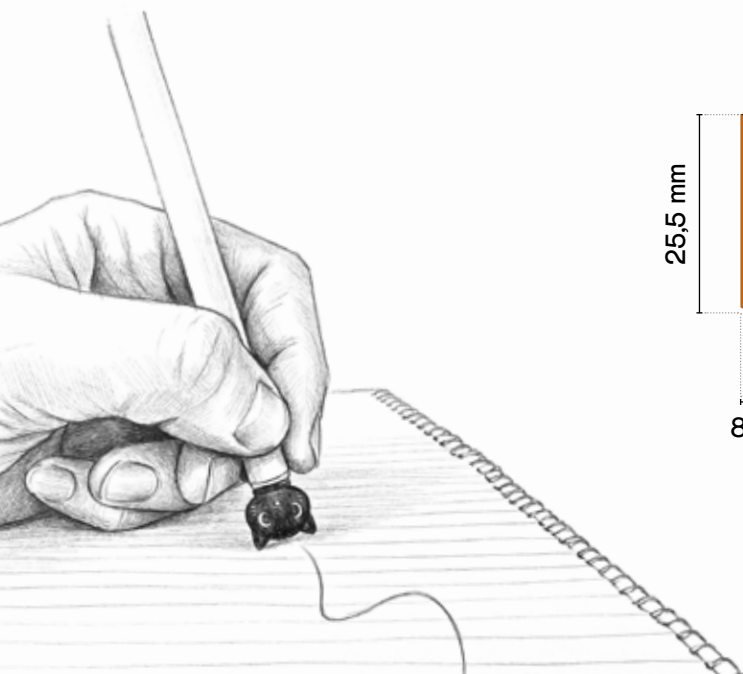

Climby

ERASABLE PENS

THE NEXT EVOLUTION OF THE ERASABLE PEN!

We moved the character.

CLIMBY, the **erasable pen** with personality.

A collectible erasable pen where **the character stays with you** while writing

Our character pens have always been loved for their playful design.

Now we take the idea **one step further.**

We moved the character from the cap to the top of the pen, so it stays visible even while writing.

Discover the collection, discover all the universes, collect them all.

CHARACTER ALWAYS VISIBLE:
the puppet stays on the pen even while writing

PUPPET-ERASER:
the character also works as eraser

COLLECTIBLE BODY GRAPHICS:
each pen features unique graphics to be collect