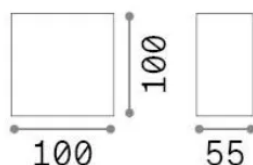

Info sorgente e prestazionali

Sorgente integrata	Integrated LED module
Sorgente sostituibile	No
Potenza	LED 6 W
Emissione	Diffuse
Consumo massimo	max 6 W
Caratteristiche LED	LED SMD
CCT LED	3000 K
Durata LED (t. 25°c)	50000 h
CRI	> 90
SDCM	3
Flusso sorgente	600 lm
Flusso utile	400 lm
Rischio fotobiologico	EXEMPT