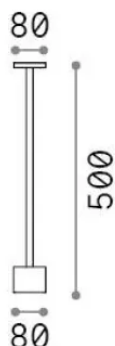

Info generali

Esterno - Lampade da terra

Outdoor floor bollard with integrated LED sources and indirect light emission

Ean	8021696347776
Articolo	TOFFEE PT D080 H050 ANTRACITE
Installazione	Lampade da terra
Garanzia	5 years
Peso lordo	2.94 kg
Volume	0.023954 m ³