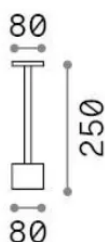

Info generali

Esterno - Lampade da terra

Outdoor floor bollard with integrated LED sources and indirect light emission

Ean	8021696347745
Articolo	TOFFEE PT D080 H025 ANTRACITE
Installazione	Lampade da terra
Garanzia	5 years
Peso lordo	2.52 kg
Volume	0.015288 m ³