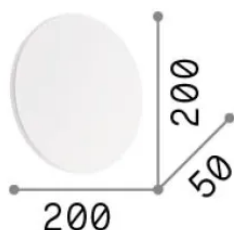

Info sorgente e prestazionali

Sorgente integrata	Integrated LED module
Sorgente sostituibile	Replaceable (by qualified operators only)
Potenza	LED 11 W
Emissione	Indirect
Consumo massimo	max 11 W
Caratteristiche LED	LED SMD
CCT LED	3000 K
Durata LED (t. 25°c)	30000 h
CRI	> 90
SDCM	3
Flusso sorgente	1100 lm
Flusso utile	720 lm