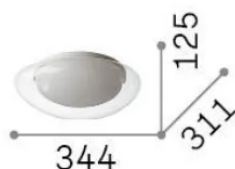

Info sorgente e prestazionali

Sorgente integrata	Integrated LED module
Sorgente sostituibile	Replaceable (by qualified operators only)
Potenza	LED 10 W
Emissione	Diffuse
Consumo massimo	max 10 W
Caratteristiche LED	LED SMD
CCT LED	3000 K
Durata LED (t. 25°C)	25000 h
CRI	> 90
SDCM	3
Fascio luminoso	140°
Flusso sorgente	920 lm
Flusso utile	600 lm
Rischio fotobiologico	EXEMPT