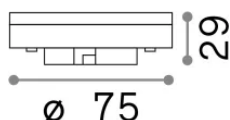

Info generali

Lampadine e accessori - Lampadine gx53

Dimmable light bulb with integrated LED sources and direct light emission

| | |
|----------------------|--------------------------|
| Ean | 8021696252568 |
| Articolo | GX53 9W 4000K CRI80 DIMM |
| Installazione | Light bulb |
| Garanzia | 5 years |
| Peso lordo | 0.03 kg |
| Volume | 0.000169 m ³ |

Info sorgente e prestazionali

| | |
|-----------------------------|----------|
| Potenza | 9 W |
| Emissione | Direct |
| Consumo massimo | max 9 W |
| CCT LED | 4000 K |
| Durata LED (t. 25°C) | 25000 h |
| CRI | > 80 |
| Fascio luminoso | 110 ° |
| Flusso utile | 900 lm |
| Potenza in stand-by | < 0.50 W |