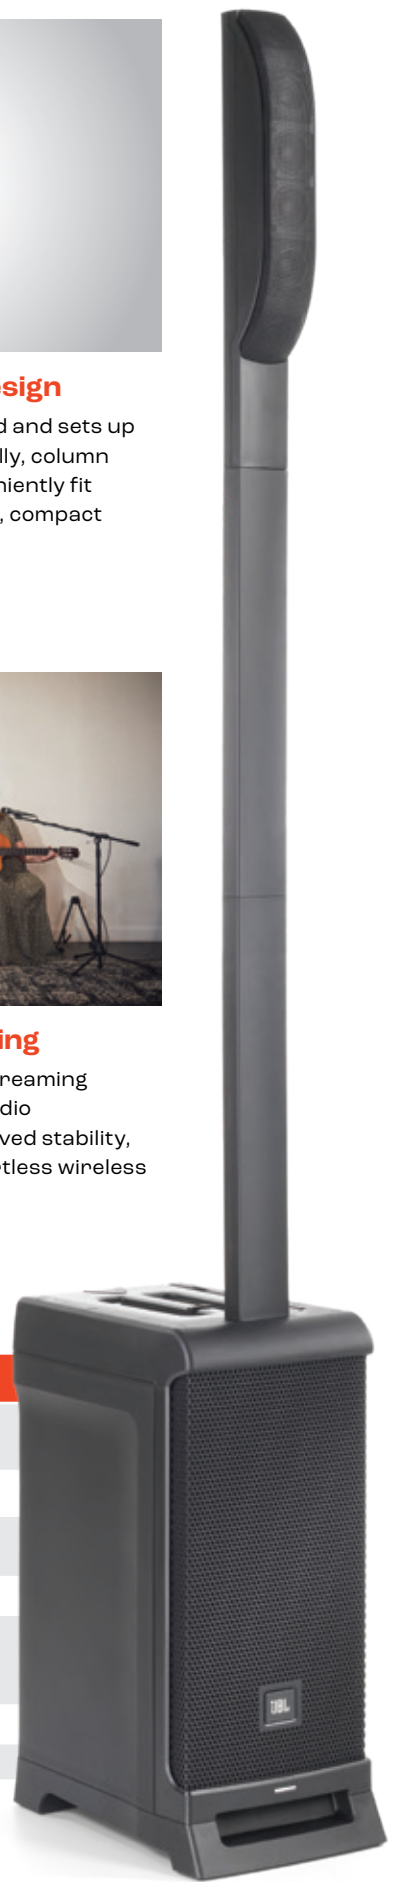

IRX ONE	
Product Description	All-in-One Column PA with Built-In Mixer and Bluetooth Streaming
Max SPL	118dB(peak)
Freq Response	40Hz ~ 20KHz (-10dB) 50Hz ~ 18KHz (-3dB)
Power Rating	1300 watts peak
Inputs / Outputs	2 - Mic/line XLR Combo 1 - HiZ In - 6.3mm jack 1 - Mix Out - 6.3mm jack
Coverage Pattern	160° (horizontal) x 80° (vertical)
Bluetooth	Audio

- Bluetooth Audio
- All-in-one Carry
- 3-Channel Mixer
- Auto Feedback Suppression
- EQ Presets
- 3 Year Warranty

- House of Worship
- DJ Setup
- Busking
- Outdoor Market
- Public Speaking
- Fitness