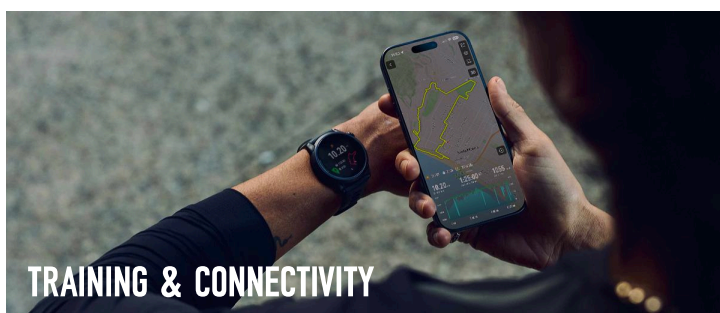

TRAINING & CONNECTIVITY

- Free Workouts and Training Plans from COROS
- Audio Alerts during workouts and strength training animations
- Create and Sync Routes Directly From the COROS app
- Syncs with Strava, Training Peaks, Apple Health, and more