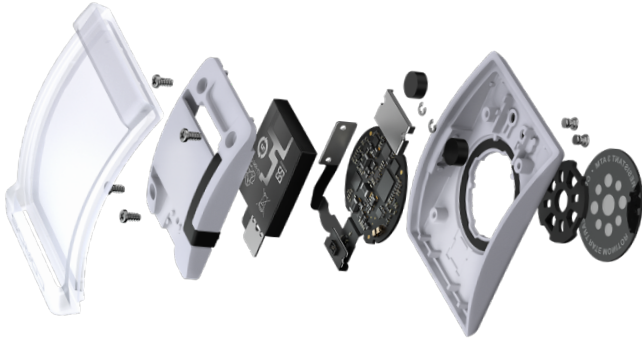

## PRECISE DATA. PURE COMFORT.

Compatible with any Bluetooth product that accepts Heart Rate data.

### DESIGNED FOR ACCURACY

Our latest generation optical heart rate sensor provides you with a new level of accuracy, comparable to that of a chest strap. For cycling, running, climbing, HIIT workouts, and more, the COROS Heart Rate Monitor will help you overcome the limitations of wrist-based heart rate, guaranteeing accurate data during any activity for over 38 hours.

### WHY THE ARM?

Placing a heart rate sensor on the arm ensures optimal blood flow beneath the sensor, giving you confidence in the data you're seeing. While wrist-based heart rate sensors are convenient, they typically have limitations that make accuracy a challenge, no matter the brand or product.

### LASTING COMFORT

While chest monitors may provide accuracy, they typically are uncomfortable to wear. The soft fabric band of the COROS Heart Rate Monitor securely and comfortably wraps around the arm, with a low-profile design that prevents snagging. The adjustable buckle allows for a perfect fit, and the strong Velcro enclosure enables easy removal for washing.