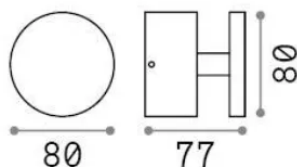

Info sorgente e prestazionali

Sorgente integrata	Integrated LED module
Sorgente sostituibile	No
Potenza	LED 8 W
Emissione	Indirect
Consumo massimo	max 8 W
Caratteristiche LED	LED SMD
CCT LED	3000 K
Durata LED (t. 25°c)	50000 h
CRI	> 90
SDCM	3
Flusso sorgente	900 lm
Flusso utile	280 lm
Rischio fotobiologico	1