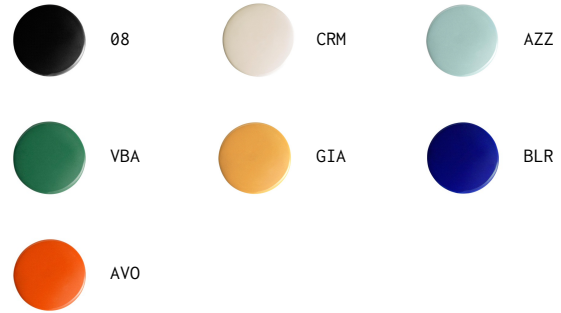

FINITURE DISPONIBILI | AVAILABLE FINISHES

*bulb not included

COMPONENTI E MATERIALI | COMPONENTS AND MATERIALS

| | |
|--|-----------------------------------|
| Tipologia Light type | APPLIQUE / WALL LAMP |
| Materiale principale Main material | CERAMICA / CERAMIC |
| Altri materiali Other materials | VETRO OPALINO / WHITE SATIN GLASS |
| Colore cavo Cable color | - |
| Lungh.cavo elettrico Electrical cable length | - |
| Lungh.cavo acciaio Steel cable length | - |